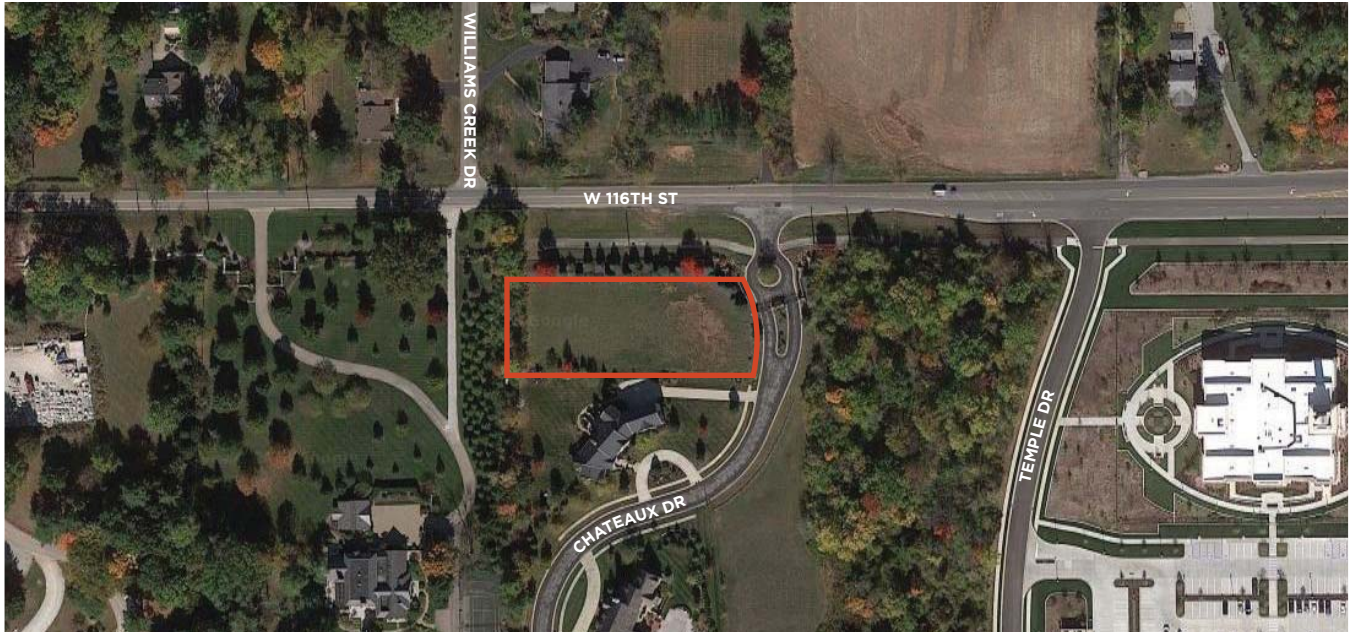

Property Overview

Lot #1 Chateaux de Moulin
Just west of Springmill on 116th Street
11580 Chateaux Drive
Carmel, IN 46032

Hard to find private, estate lot in Carmel now open to custom builders! Great opportunity in Carmel to build for a client or spec in a gated community amongst 3 other existing estate homes. Host of the 2005 Dream Home, Chateaux de Moulin is conveniently located near US 31 and Clarian North Hospital. Lot is just under an acre, Great for a variety of designs.

Price: \$200,000

Lot Dimensions: 130x 303

For more information contact:

Joe Gradison
317.258.8348

Kara Shipman
317.941.6560

6330 E. 75th Street
Suite 156
Indianapolis, IN 46250
317.594.7575
gradisonbuilding.com